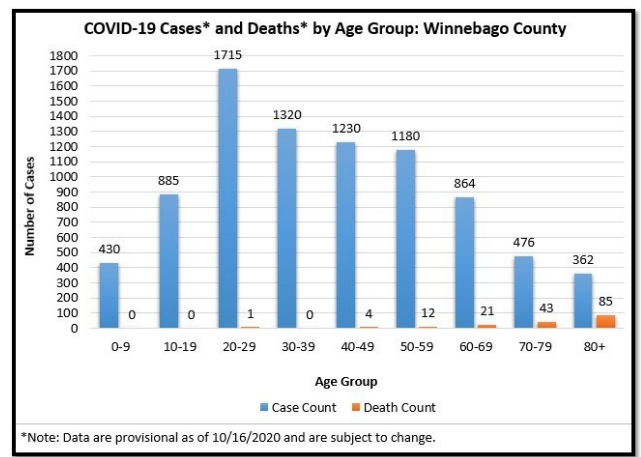

Weekly COVID-19 Update

Friday October 16, 2020
All data are provisional and subject to change

Cases: 8,462

Deaths: 166

Recovery Rate: 96.7%

GRAPHS

Cases & Deaths: Total

Cases & Deaths: by Age

Cases: by Race & Ethnicity

Deaths: by Race & Ethnicity

Congregate Living:

Distribution of COVID-19 Deaths* by Locations of Concern: Winnebago County (n=166)		
Locations of Concern	Deaths	
	Count	%
In Congregate Settings	107	64.46%
Non-Congregate Settings	59	35.54%

*Note: Data are provisional as of 10/16/2020 and are subject to change.

Tests:

COVID-19 Testing for Winnebago County	
Results	Number of Tests
Positive	8,462
Negative	104,936

*note: data are provisional as of 10/2/2020 are are subject to change, number of negative tests may be higher than reported, as healthcare providers are voluntarily reporting negative results