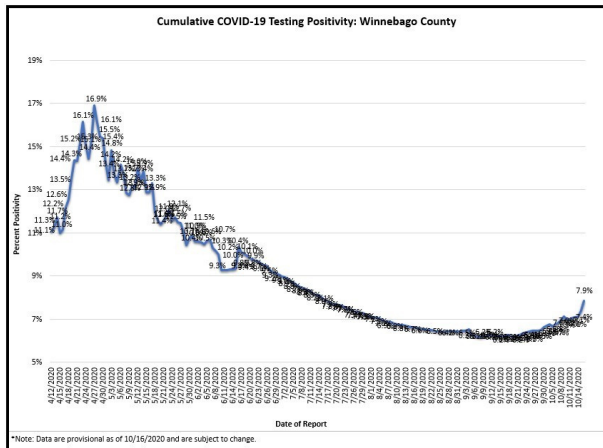

Congregate Living:

Distribution of COVID-19 Deaths* by Locations of Concern: Winnebago County (n=166)		
Locations of Concern	Deaths	
	Count	%
In Congregate Settings	107	64.46%
Non-Congregate Settings	59	35.54%

*Note: Data are provisional as of 10/16/2020 and are subject to change.

Tests:

COVID-19 Testing for Winnebago County	
Results	Number of Tests
Positive	8,462
Negative	104,936

*note: data are provisional as of 10/2/2020 are are subject to change, number of negative tests may be higher than reported, as healthcare providers are voluntarily reporting negative results

Testing: Positivity

Zip Codes: Rate / 100,000

COVID-19 Case^a Rate per 100,000 Population^b: Winnebago County	
Zip Code	Rate per 100,000 Population
Winnebago County	2865.9
61011	882.9
61016	2749.6
61019	253.5
61020	32.2
61024	877.9
61063	1645.7
61072	2382.0
61073	2578.3
61080	2755.0
61088	1694.4
61101	3033.4
61102	3116.2
61103	3055.6
61104	3222.8
61107	2979.7
61108	3849.4
61109	3024.7
61111	2285.9
61114	2522.8
61115	2321.0

*Note: Suppression of unstable rates is carried out for zip codes with counts ≤ 5 . Zip codes that include locations of concern: 61016 (1), 61072 (2), 61073 (1), 61101 (4), 61102 (2), 61103 (3), 61107 (5), 61108 (8), 61109 (1), 61111 (3), 61114 (3), 61115 (1).

^aData are provisional as of 10/16/2020 and are subject to change.

^bPopulation data is taken from the Census Bureau's 2010 decennial ZCTA5 estimates.

Locations of Concern:

- Alden Park Strathmore
- Alpine Fireside
- Amberwood Care Center
- Cor Mariae
- Forest City Rehab
- Heritage Woods
- Luther Center Assisted Living
- Milestone
- Morning Star Village
- North Pointe Terrace
- PA Peterson
- Remedies Renewing Lives
- Riverbluff Nursing Home
- Siena on Brendenwood
- TLC Community Living
- Van Matre
- Walter Lawson Children's Home
- Winnebago County Jail