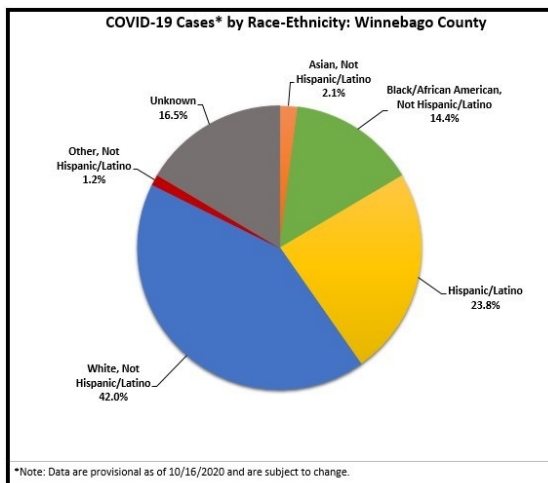

Weekly COVID-19 Update

Friday October 16, 2020
All data are provisional and subject to change

Cases: 8,462

Deaths: 166

Recovery Rate: 96.7%

GRAPHS

Cases & Deaths: Total

Cases & Deaths: by Age

Cases: by Race & Ethnicity

Deaths: by Race & Ethnicity

Congregate Living:

Distribution of COVID-19 Deaths* by Locations of Concern: Winnebago County (n=166)		
Locations of Concern	Deaths	
	Count	%
In Congregate Settings	107	64.46%
Non-Congregate Settings	59	35.54%

*Note: Data are provisional as of 10/16/2020 and are subject to change.

Tests:

COVID-19 Testing for Winnebago County	
Results	Number of Tests
Positive	8,462
Negative	104,936

*note: data are provisional as of 10/2/2020 are are subject to change, number of negative tests may be higher than reported, as healthcare providers are voluntarily reporting negative results