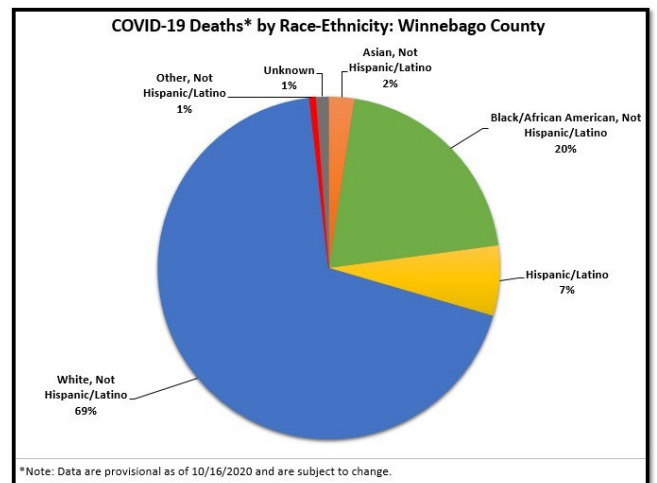

Weekly COVID-19 Update

Friday October 16, 2020
All data are provisional and subject to change

Cases: 8,462

Deaths: 166

Recovery Rate: 96.7%

GRAPHS

Cases & Deaths: Total

Cases & Deaths: by Age

Cases: by Race & Ethnicity

Deaths: by Race & Ethnicity

Congregate Living:

Distribution of COVID-19 Deaths* by Locations of Concern: Winnebago County (n=166)		
Locations of Concern	Deaths	
	Count	%
In Congregate Settings	107	64.46%
Non-Congregate Settings	59	35.54%

*Note: Data are provisional as of 10/16/2020 and are subject to change.

Tests:

COVID-19 Testing for Winnebago County	
Results	Number of Tests
Positive	8,462
Negative	104,936

*note: data are provisional as of 10/2/2020 are are subject to change, number of negative tests may be higher than reported, as healthcare providers are voluntarily reporting negative results