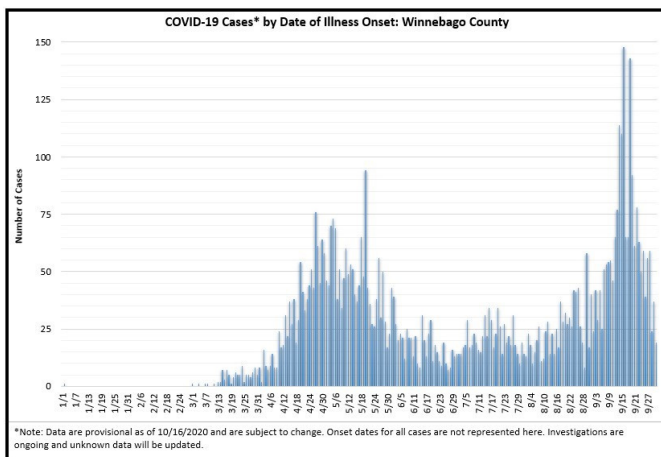

Weekly COVID-19 Update

Friday October 16, 2020
All data are provisional and subject to change

Cases: 8,462

Deaths: 166

Recovery Rate: 96.7%

GRAPHS

Cases & Deaths: Total

Cases & Deaths: by Age

Cases: by Race & Ethnicity

Deaths: by Race & Ethnicity

Congregate Living:

Distribution of COVID-19 Deaths* by Locations of Concern: Winnebago County (n=166)		
Locations of Concern	Deaths	
	Count	%
In Congregate Settings	107	64.46%
Non-Congregate Settings	59	35.54%

*Note: Data are provisional as of 10/16/2020 and are subject to change.

Tests:

COVID-19 Testing for Winnebago County	
Results	Number of Tests
Positive	8,462
Negative	104,936

*note: data are provisional as of 10/2/2020 are are subject to change, number of negative tests may be higher than reported, as healthcare providers are voluntarily reporting negative results